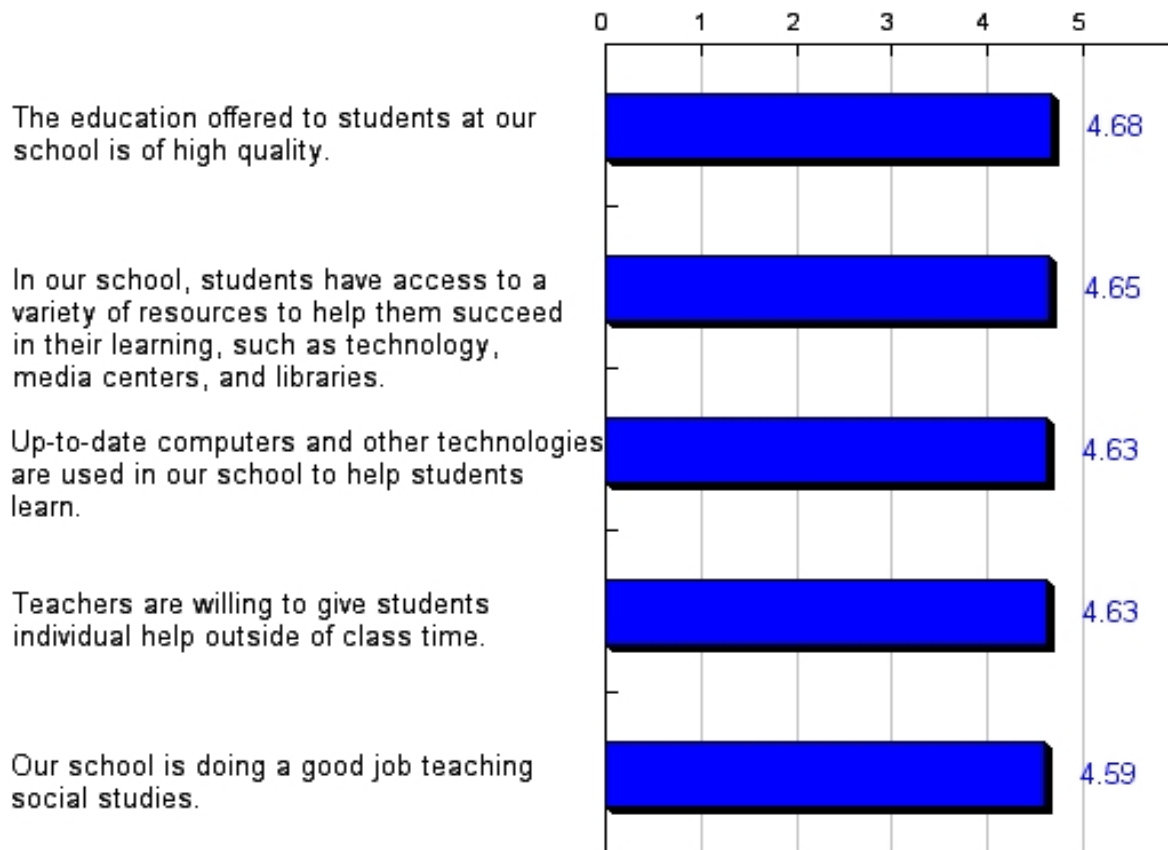

Top 5 Items

SA - Strongly Agree - 5
 A - Agree - 4
 N - Neutral - 3
 D - Disagree - 2
 SD - Strongly Disagree - 1
 NA - Do Not Know/Not Applicable - No Weight

(Note: score of 3 or above indicates neutral to positive opinions.)